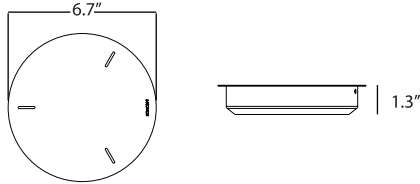

Designers

Kenneth Ng & Edmund Ng

2016 Best of NeoCon GOLD
iF Design Award 2017
Red Dot Design Award 2017

Lumens (per light bar): 600lm for 24" and 400lm for 16"*
 Energy Consumption (per light bar): 10 W for 24" and 7 W for 16"
 Rated Lifespan: 50,000 hours
 Color Temperature: 3,000 K
 Color Rendering Index (CRI): 90
 Wall Switch: Compatible with many ELV wall dimmers**
 Standard Finishes: Matte Black, Silver, Matte White
 Material: Aluminum, Zinc alloy, plastic
 Cord: 10'
 C-UL-US Certified

*3000lm for Single Honeycomb (24") with ceiling mount canopy
 **Remote transformers are only compatible with 0-10V dimmers
 48" light bars available for custom orders

Canopy

ZBP -

- 24 = 24" Light Bars
- 16 = 16" Light Bars
- B = Bird Shape
- S = Square Shape
- T = Triangle
- H = Honeycomb
- C = Crown
- SW = Soft Warm (3000K)
- MWT = Matte White
- MTB = Matte Black
- SIL = Silver
- CNP = Canopy
- RTM = Remote Transformer**