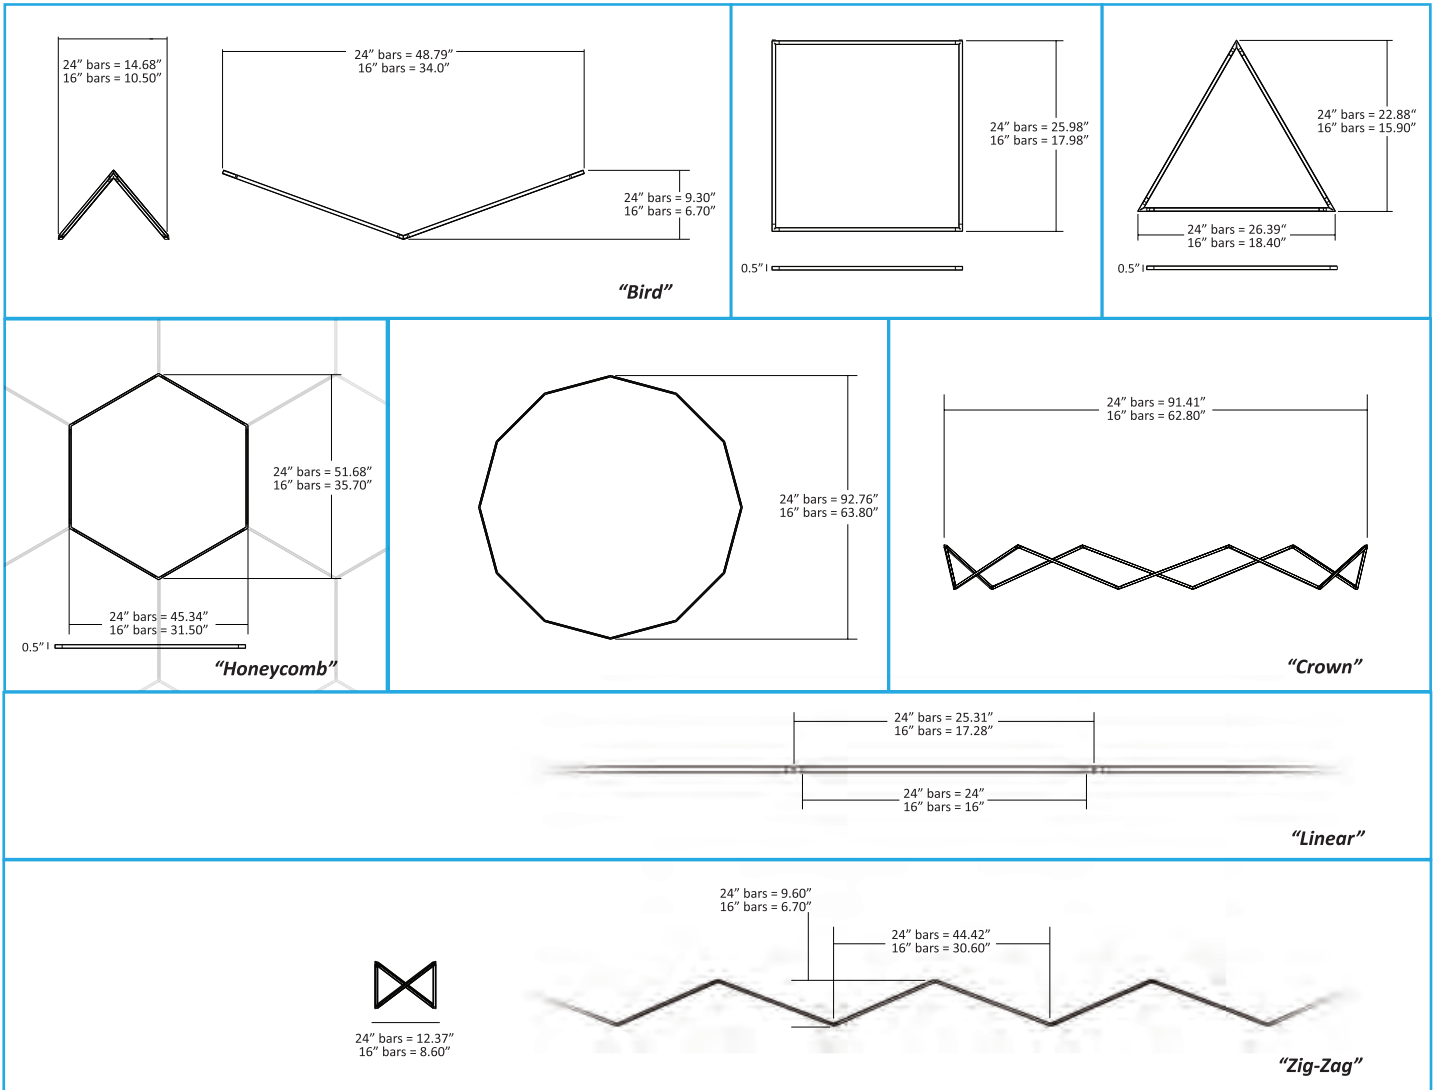

KONCEPT

Z-BAR

pendant light

Koncept's award-winning Z-Bar designs have been reinvented into a unique and customizable pendant fixture. The Z-Bar Pendant's "light bars" can connect, float and hang to suit your interior space. Each modular light bar independently rotates, allowing you to shine the light upwards for ambience, or downwards for task lighting. The Z-Bar Pendants are compatible with most dimmers, so controlling the brightness by remote control or switch is simple. Choose from the standard configurations or create your own using the dedicated web app.

Designers

Kenneth Ng & Edmund Ng

2016 Best of NeoCon GOLD
iF Design Award 2017
Red Dot Design Award 2017

Lumens (per light bar): 600lm for 24" and 400lm for 16"*
 Energy Consumption (per light bar): 10 W for 24" and 7 W for 16"
 Rated Lifespan: 50,000 hours
 Color Temperature: 3,000 K
 Color Rendering Index (CRI): 90
 Wall Switch: Compatible with many ELV wall dimmers**
 Standard Finishes: Matte Black, Silver, Matte White
 Material: Aluminum, Zinc alloy, plastic
 Cord: 10'
 C-UL-US Certified

*3000lm for Single Honeycomb (24") with ceiling mount canopy
 **Remote transformers are only compatible with 0-10V dimmers
 48" light bars available for custom orders

Canopy

ZBP -

- 24 = 24" Light Bars
- 16 = 16" Light Bars
- B = Bird Shape
- S = Square Shape
- T = Triangle
- H = Honeycomb
- C = Crown
- SW = Soft Warm (3000K)
- MWT = Matte White
- MTB = Matte Black
- SIL = Silver
- CNP = Canopy
- RTM = Remote Transformer**